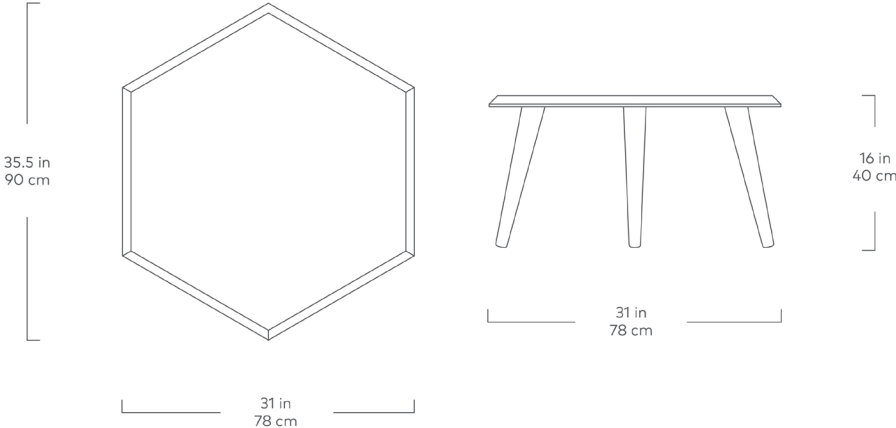

Metric Coffee Table

- Crafted from solid Walnut or Ash.
- Protective clear coat finish.
- Nests with Metric End Table (sold separately).
- Wood is a natural material, with variations in grain pattern and colour that make each design unique.